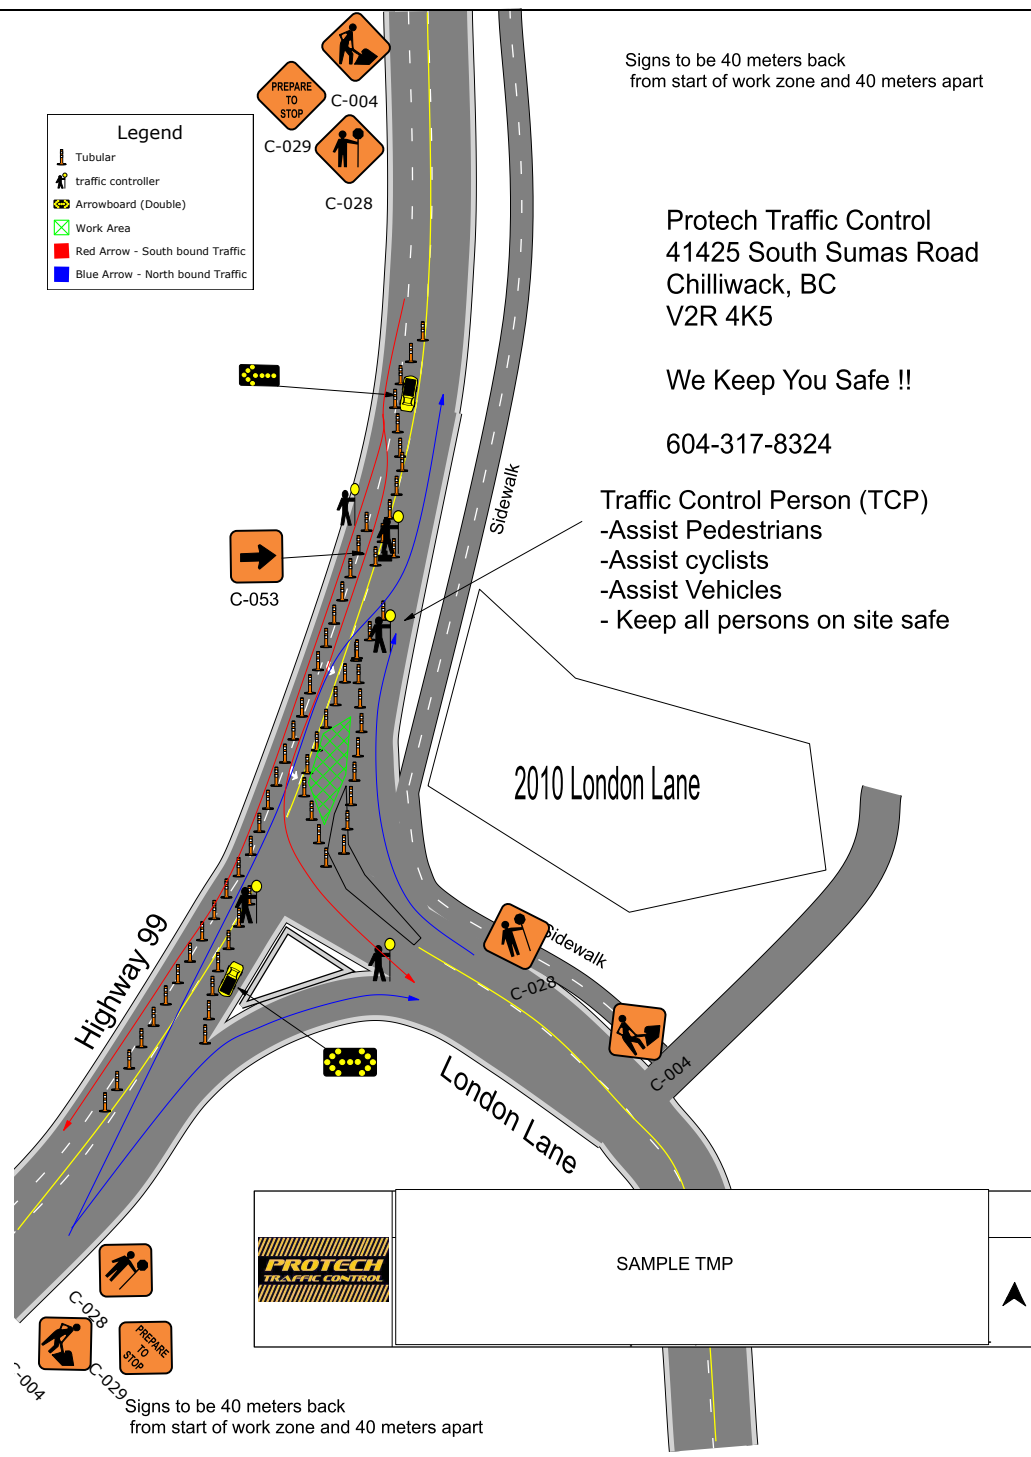

**Legend**

-  Tubular
-  traffic controller
-  Arrowboard (Double)
-  Work Area
-  Red Arrow - South bound Traffic
-  Blue Arrow - North bound Traffic

 C-004  
 C-029  
 C-028

Signs to be 40 meters back from start of work zone and 40 meters apart

Protech Traffic Control  
 41425 South Sumas Road  
 Chilliwack, BC  
 V2R 4K5

We Keep You Safe !!

604-317-8324

- Traffic Control Person (TCP)
- Assist Pedestrians
  - Assist cyclists
  - Assist Vehicles
  - Keep all persons on site safe

 C-028  
 C-029  
 C-004  

Signs to be 40 meters back from start of work zone and 40 meters apart

	SAMPLE TMP	
---	------------	---